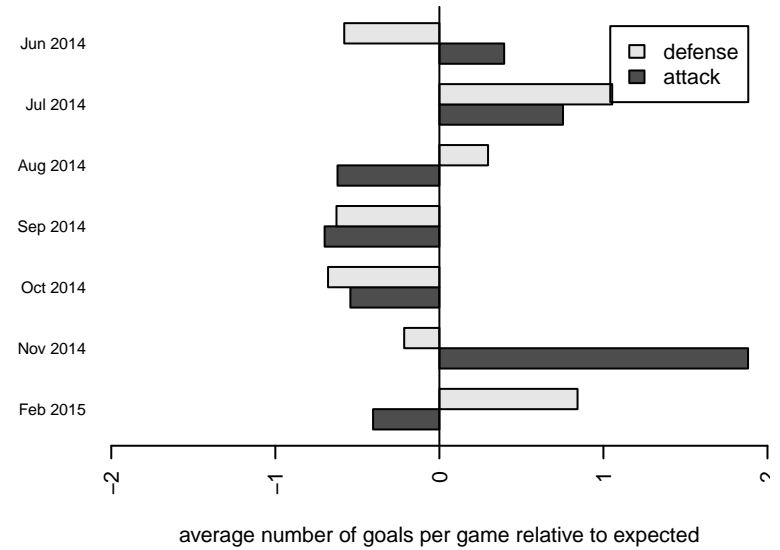

Performance relative to 13 month average