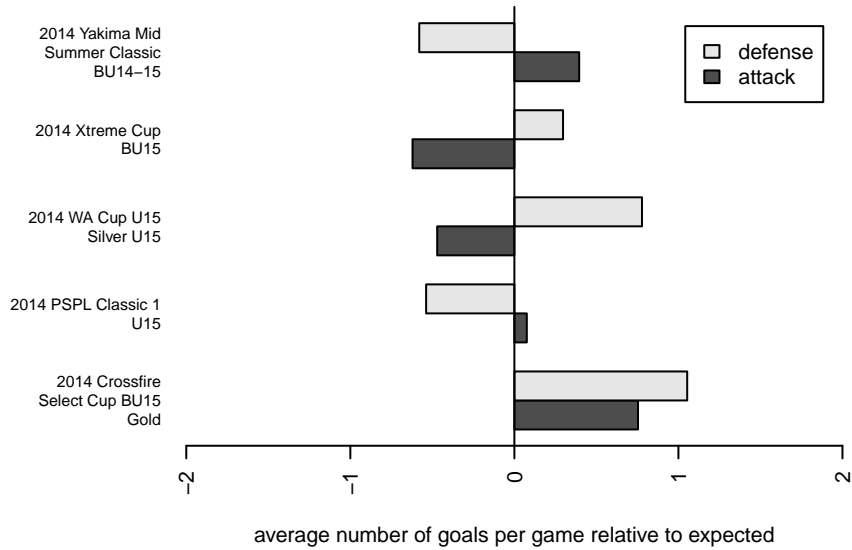

Performance relative to 13 month average