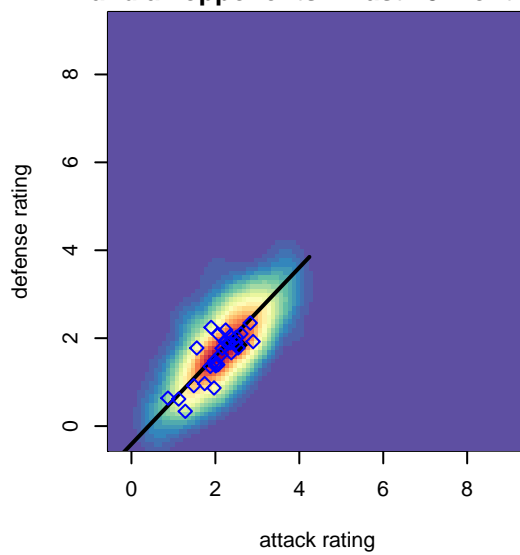

**attack and defense rating
relative to others at age
and all opponents in last 13 months**