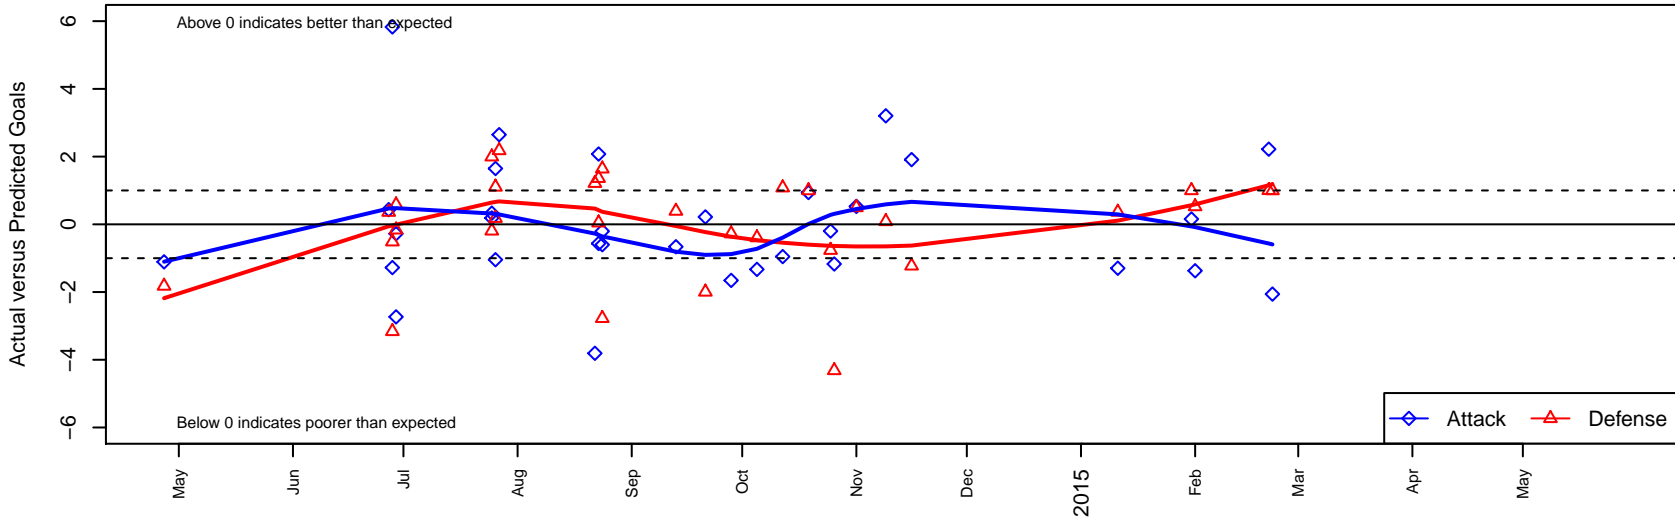

# FC Tacoma Blue B99

FC Tacoma  
 Tacoma, Tacoma, WA, WA  
 B99 total strength=1434  
 attack=12.79 defense=6.32  
 fall league = PSPL Classic 1 U15  
 notes= Nortac Sparta Red

alt names used:  
 FC Tacoma Sparta B99 Blue  
 NORTAC FC Tacoma B99 Blue  
 NORTAC SC NORTAC SPARTA B99 RED (WA)  
 FC Tacoma Blue [B99]  
 Nortac Sparta-FC Tacoma B99 Blue

Venues played:  
 2013 WA Cup BU14 Bronze U14  
 2014 Yakima Mid Summer Classic BU14-15  
 2014 Crossfire Select Cup BU15 Gold  
 2014 Xtreme Cup BU15  
 2014 PSPL Classic 1 U15  
 2014 WA Cup U15 Silver U15

**FC Tacoma Blue B99**  
 Dots are actual minus expected GF (blue circles) and GA (red triangles).  
 Blue line is smoothed change in attack strength. Red is smoothed change in defense strength.

**attack and defense variance (black dot)  
relative to other teams  
and top 10 in region**