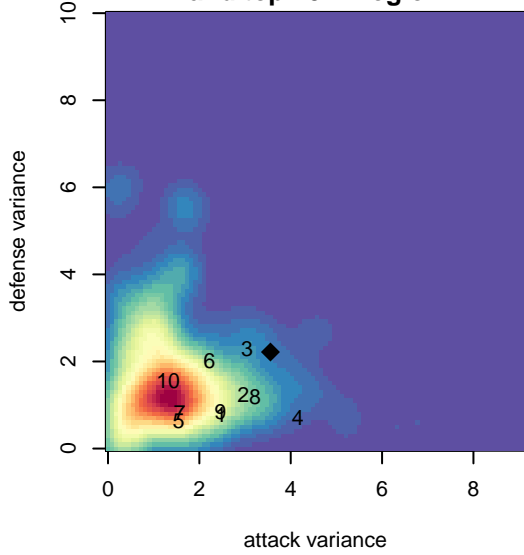

# FC Tacoma Blue B99

FC Tacoma  
 Tacoma, Tacoma, WA, WA  
 B99 total strength=1434  
 attack=12.79 defense=6.32  
 fall league = PSPL Classic 1 U15  
 notes= Nortac Sparta Red

alt names used:  
 FC Tacoma Sparta B99 Blue  
 NORTAC FC Tacoma B99 Blue  
 NORTAC SC NORTAC SPARTA B99 RED (WA)  
 FC Tacoma Blue [B99]  
 Nortac Sparta-FC Tacoma B99 Blue

**FC Tacoma Blue B99**  
 Dots are actual minus expected GF (blue circles) and GA (red triangles).  
 Blue line is smoothed change in attack strength. Red is smoothed change in defense strength.

**attack and defense variance (black dot)  
relative to other teams  
and top 10 in region**