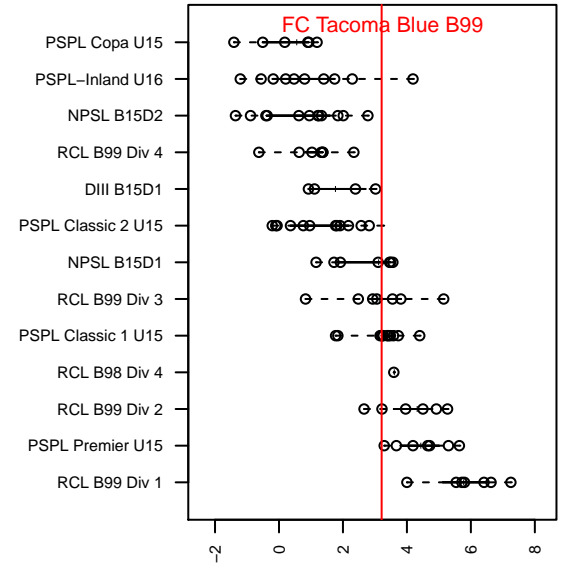

**attack and defense rating
relative to others at age
and all opponents in last 13 months**